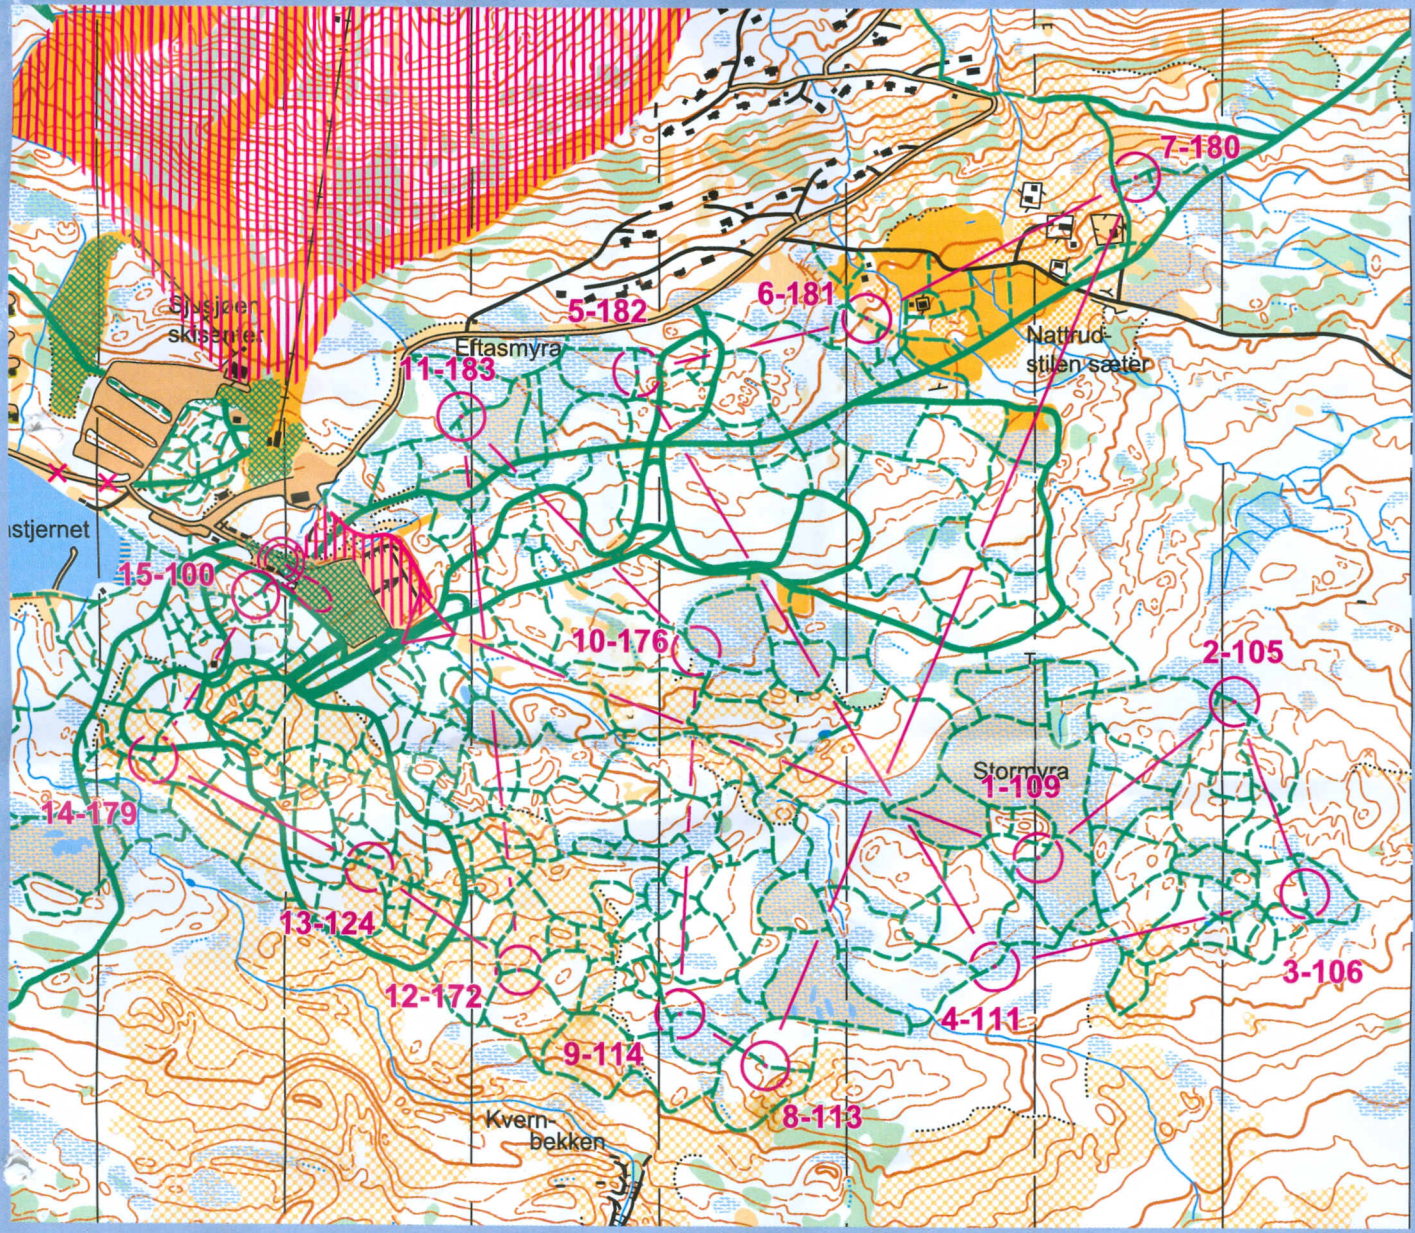

Map NATTRUDSTILEN  
by Ringsaker OK / Lillehammer OK  
Scale: 1: 10 000  
Ekv: 5 m  
Released: 07/2010

WMOC / O-treff  
SKIORIENTERING  
Long 05.02.2011

56 WMOC 8  
M60  
W45

R	R	R
---	---	---